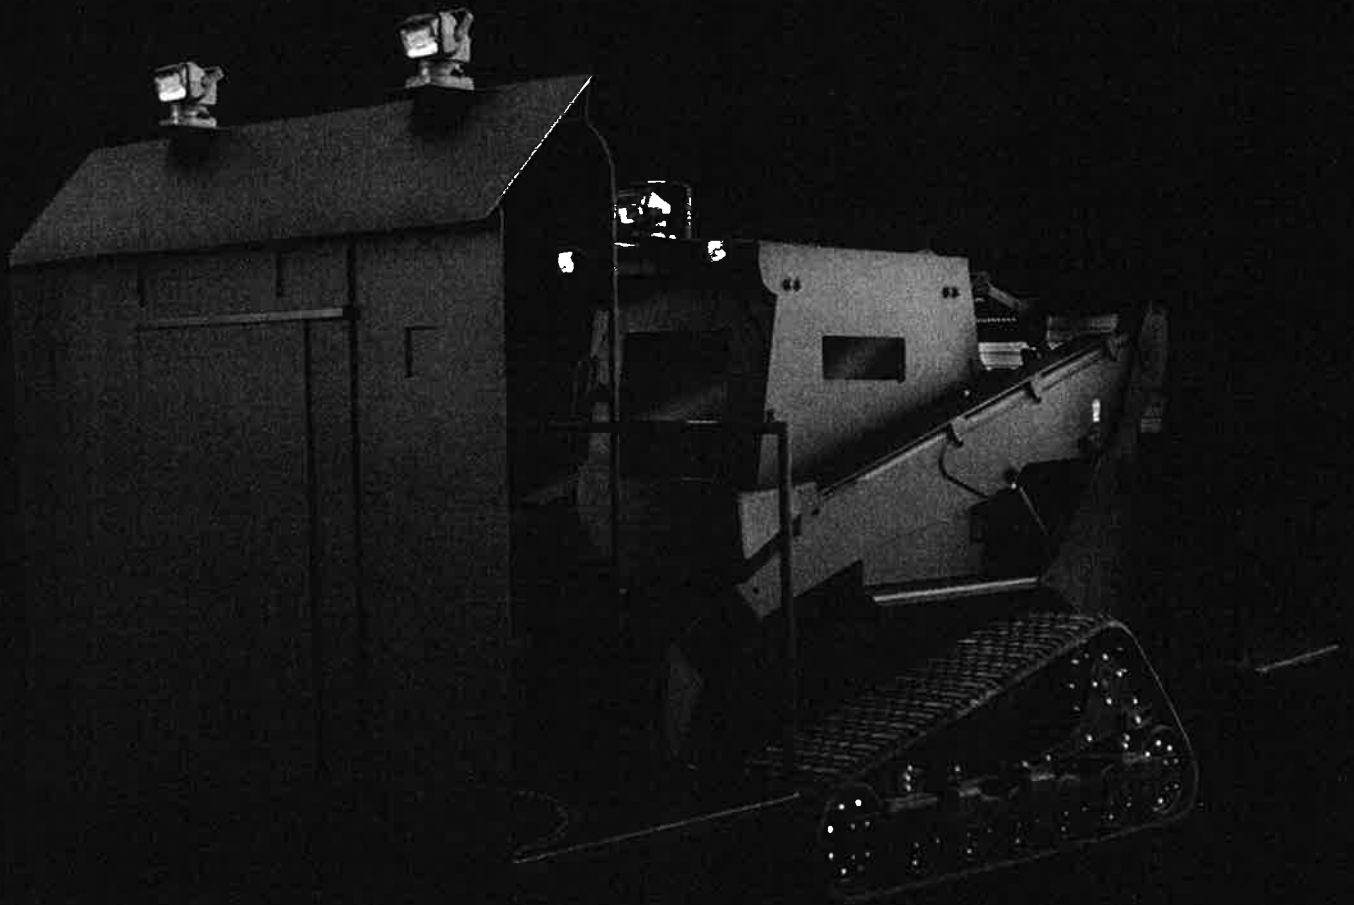

C H E C K M A T E .

INTRODUCING **THE ROOK**
ARMORED CRITICAL INCIDENT VEHICLE

888.280.ROOK | www.GetTheRook.com | 904.221.5555

MISSION-SPECIFIC
EQUIPMENT INCLUDES:

Armored Deployment Platform (ADP)
Hydraulic Breaching Ram (HBR)
Vehicle Extraction Tool (VET)
Grapple Claw (GC)

OPTIONS:

Level IV Opaque Armor
High Pressure Water Cannon
Chemical Agent Dispenser
Laser Guiding System (LGS)
Armored Undercarriage

SPECS:

84" high
114" long
77" wide
12,500 lbs. approx. weight

WHEN IT GETS SERIOUS, GET THE ROOK.

Now your department can respond to any emergency situation, whether it's a hostage rescue, riot or natural disaster, with more strength and safety options than ever before. Developed by veteran SWAT personnel as a force multiplier in high-risk incidents, The Rook's armor and mission-specific equipment puts the situation in your favor – and takes your team out of harm's way.

THE CLOSER YOU GET TO THE END GAME,
THE MORE VALUABLE THE ROOK BECOMES.

- CHESS THEOREM

The Rook is a rolling fortress which includes the following:

- OPERATOR CAB & ADP ARMORED TO NIJ LEVEL III (OPAQUE) LEVEL IV (TRANSPARENT)
- SCBA COMPATIBLE FOR WMD & HAZMAT RESPONSE
- INTEGRATED VIDEO SYSTEM – BREACHING RAM & ADP
- CUSTOM TRAILER FOR THE ROOK AND ATTACHMENTS
- FOLDING REAR PLATFORM
- 3-DAY TRAINING COURSE